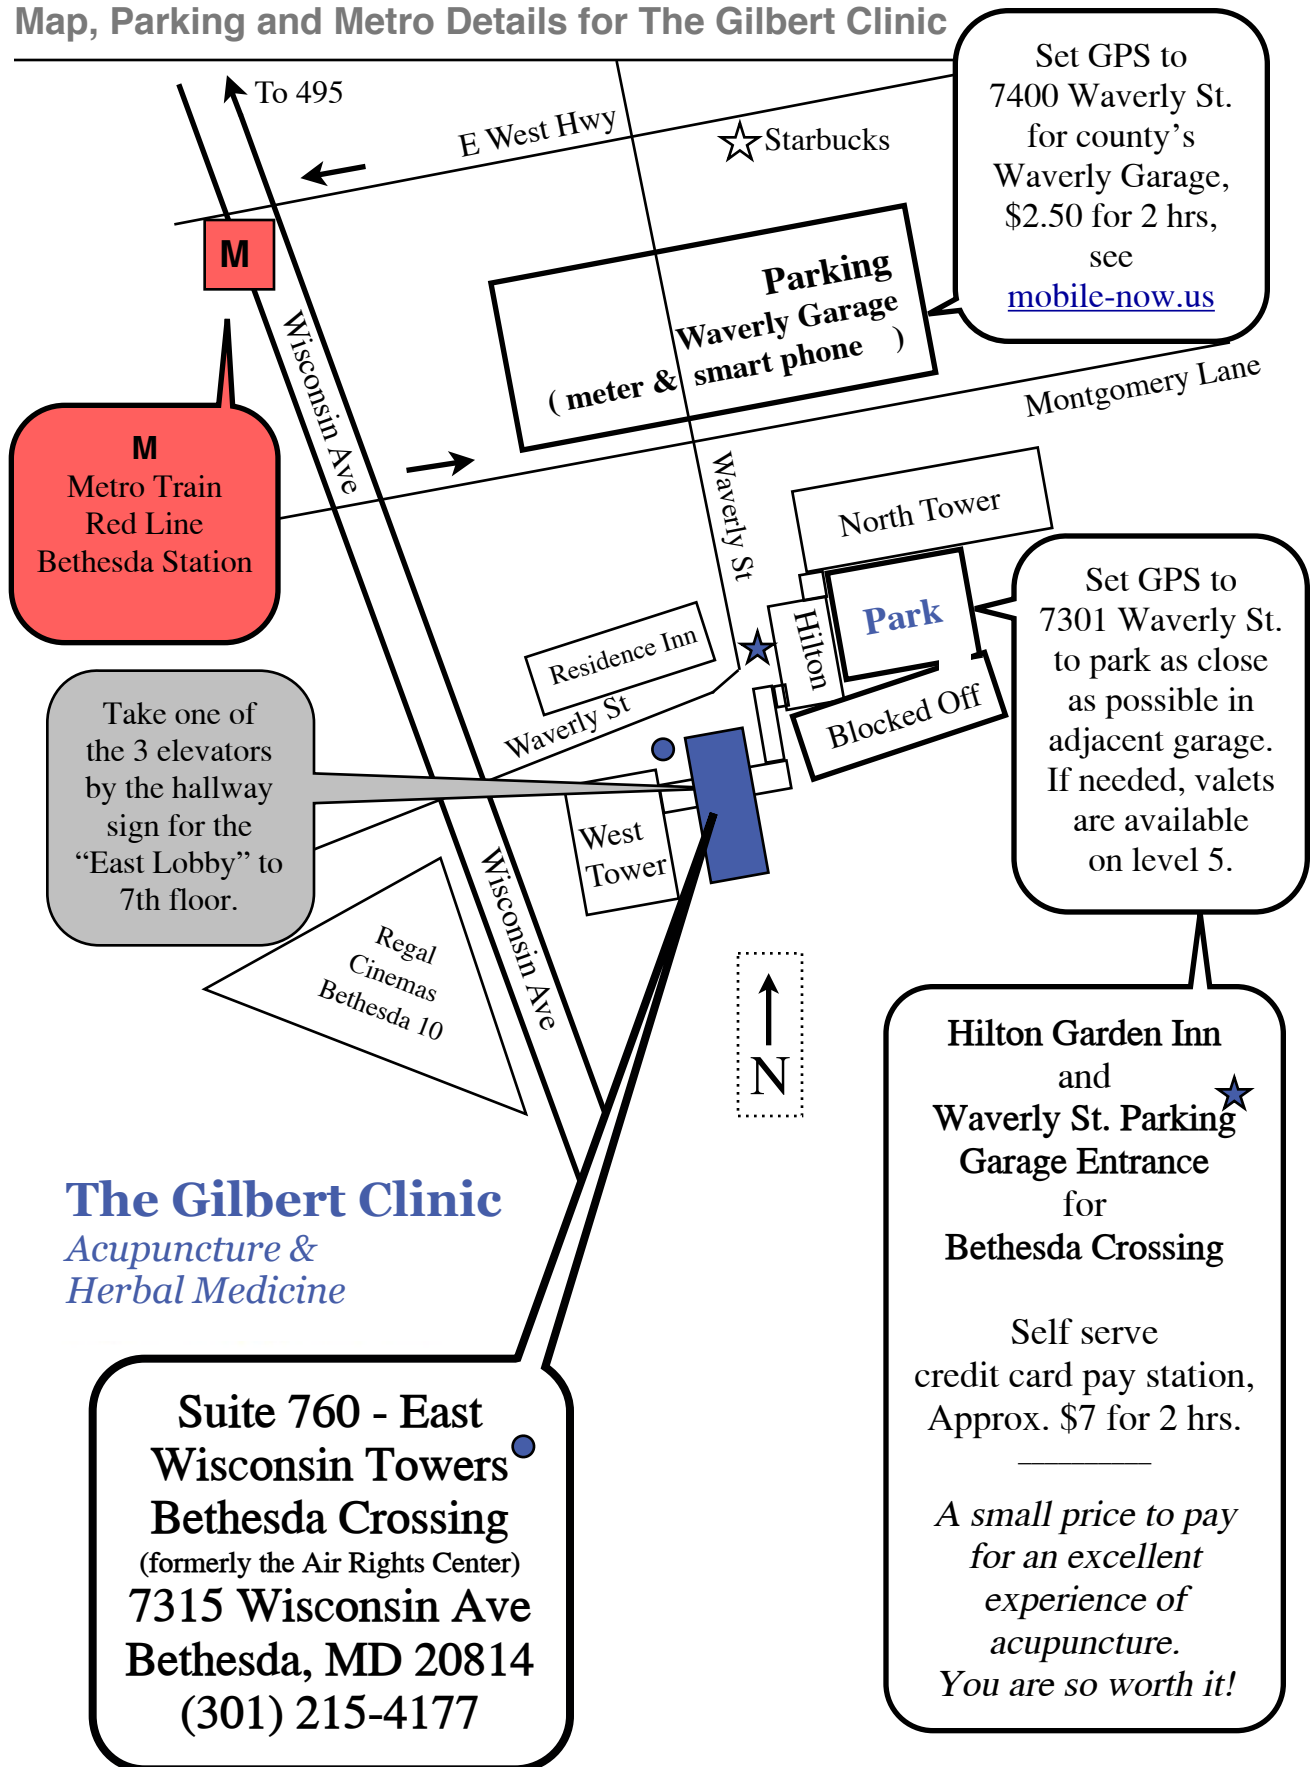

The Path to a More Pain Free Life - *Why live with less*  
 Map, Parking and Metro Details for The Gilbert Clinic

Set GPS to 7400 Waverly St. for county's Waverly Garage, \$2.50 for 2 hrs, see [mobile-now.us](http://mobile-now.us)

**M**  
 Metro Train Red Line Bethesda Station

Take one of the 3 elevators by the hallway sign for the "East Lobby" to 7th floor.

Set GPS to 7301 Waverly St. to park as close as possible in adjacent garage. If needed, valets are available on level 5.

Hilton Garden Inn and Waverly St. Parking Garage Entrance for Bethesda Crossing

Self serve credit card pay station, Approx. \$7 for 2 hrs.

*A small price to pay for an excellent experience of acupuncture. You are so worth it!*

**The Gilbert Clinic**  
*Acupuncture & Herbal Medicine*

Suite 760 - East Wisconsin Towers  
 Bethesda Crossing  
 (formerly the Air Rights Center)  
 7315 Wisconsin Ave  
 Bethesda, MD 20814  
 (301) 215-4177