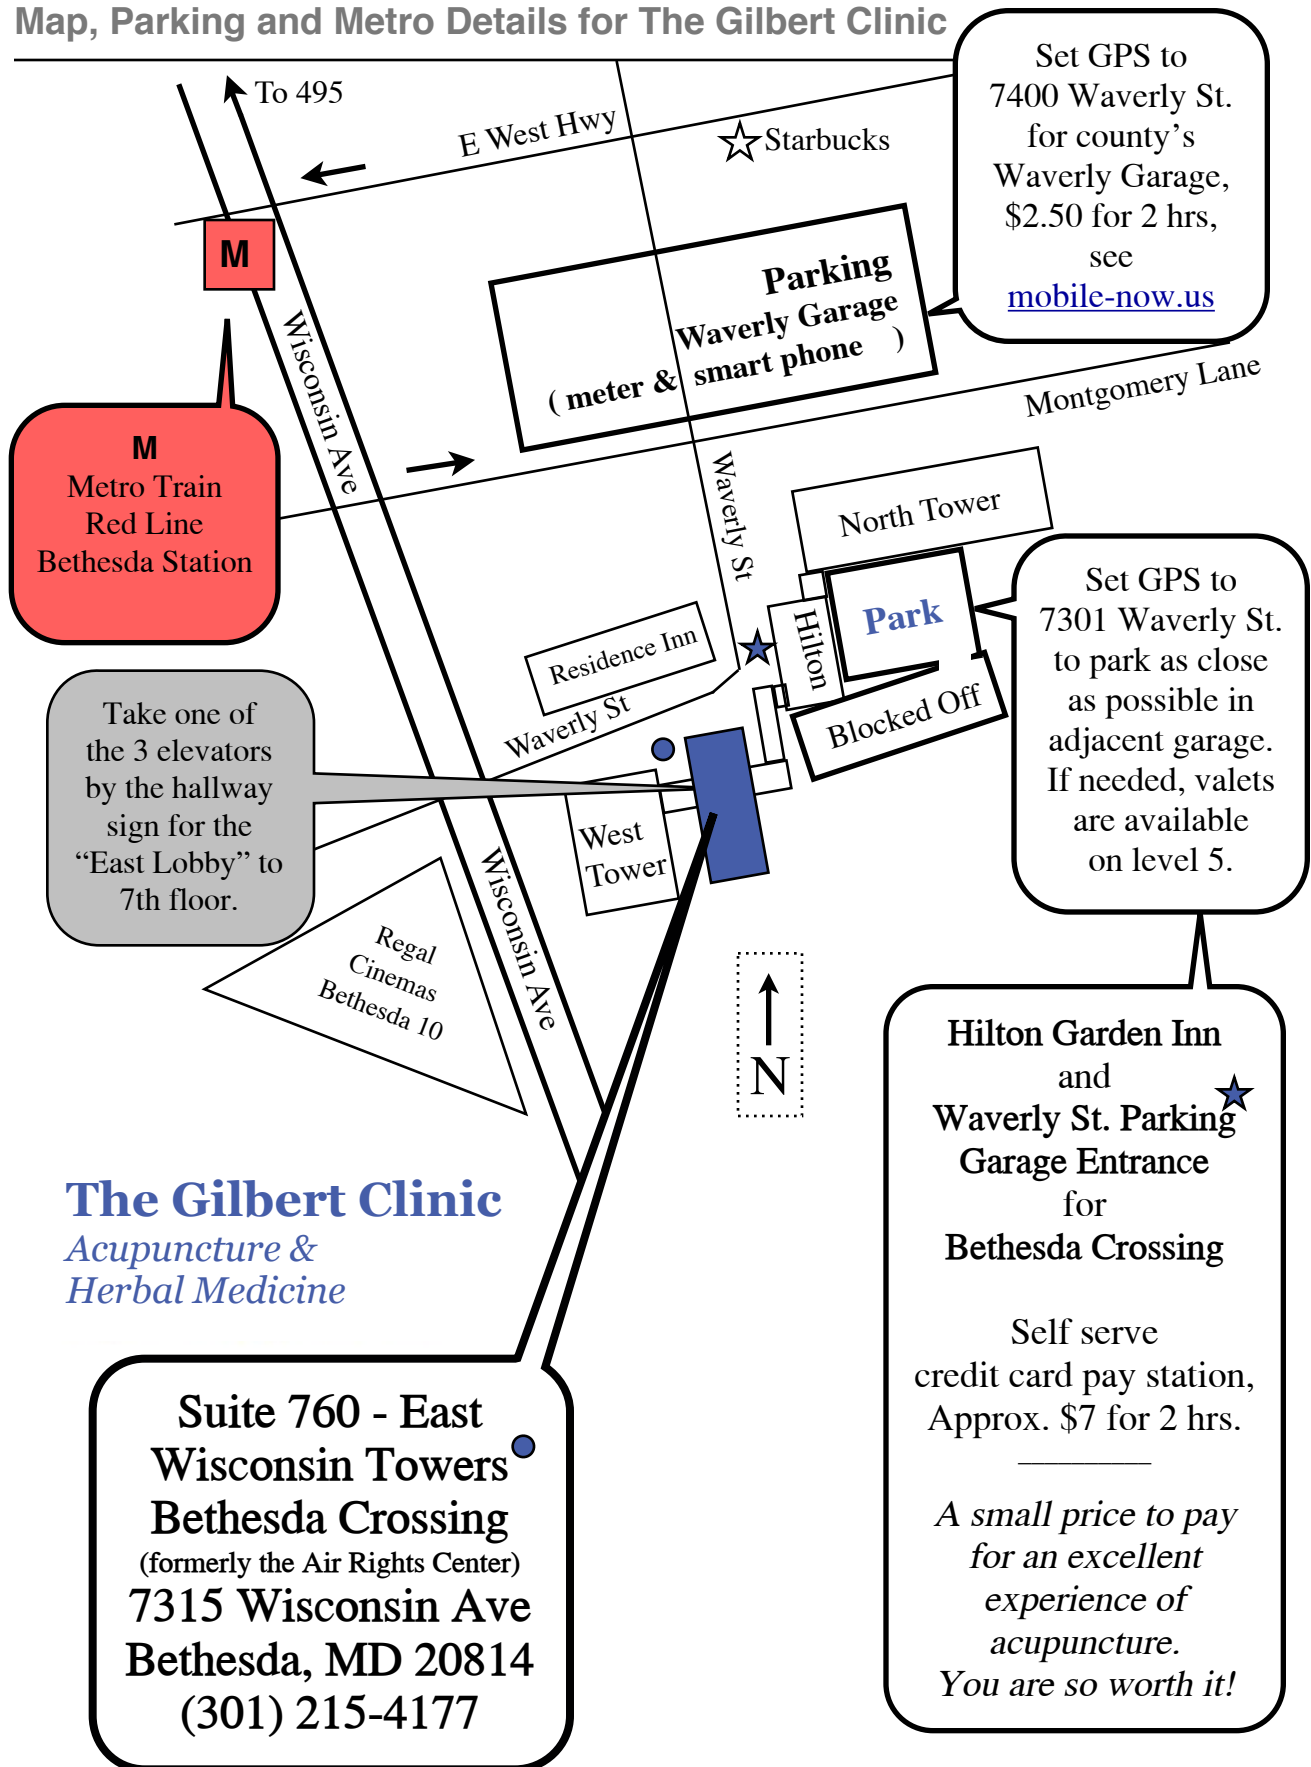

The Path to a More Pain Free Life - *Why live with less*  
 Map, Parking and Metro Details for The Gilbert Clinic

**The Gilbert Clinic**  
*Acupuncture &  
 Herbal Medicine*

**Suite 760 - East  
 Wisconsin Towers**  
**Bethesda Crossing**  
 (formerly the Air Rights Center)  
**7315 Wisconsin Ave**  
**Bethesda, MD 20814**  
**(301) 215-4177**

Set GPS to  
 7400 Waverly St.  
 for county's  
 Waverly Garage,  
 \$2.50 for 2 hrs,  
 see  
[mobile-now.us](http://mobile-now.us)

Set GPS to  
 7301 Waverly St.  
 to park as close  
 as possible in  
 adjacent garage.  
 If needed, valets  
 are available  
 on level 5.

**Hilton Garden Inn  
 and  
 Waverly St. Parking** ★  
**Garage Entrance**  
**for**  
**Bethesda Crossing**

Self serve  
 credit card pay station,  
 Approx. \$7 for 2 hrs.

*A small price to pay  
 for an excellent  
 experience of  
 acupuncture.  
 You are so worth it!*